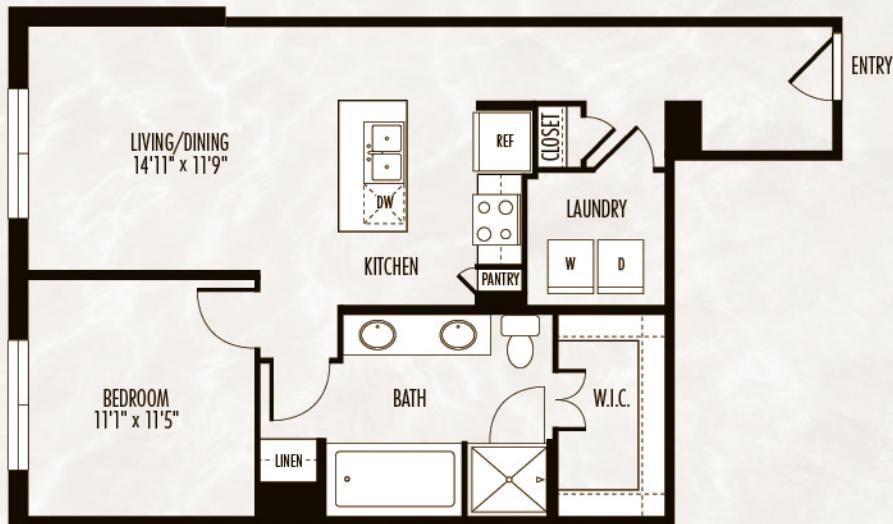

THE RALEIGH

AT SLOAN'S LAKE

Tahoe
1 Bed/1 Bath
860 Sq Ft

303.572.1650
www.LiveRaleighApts.com

1650 N. Raleigh St.
Denver, CO 80204

A10.m

Floor plans are artist's rendering. All dimensions are approximate. Actual product and specifications may vary in dimension or detail. Not all features are available in every apartment. Prices and availability are subject to change. Please see a representative for details.