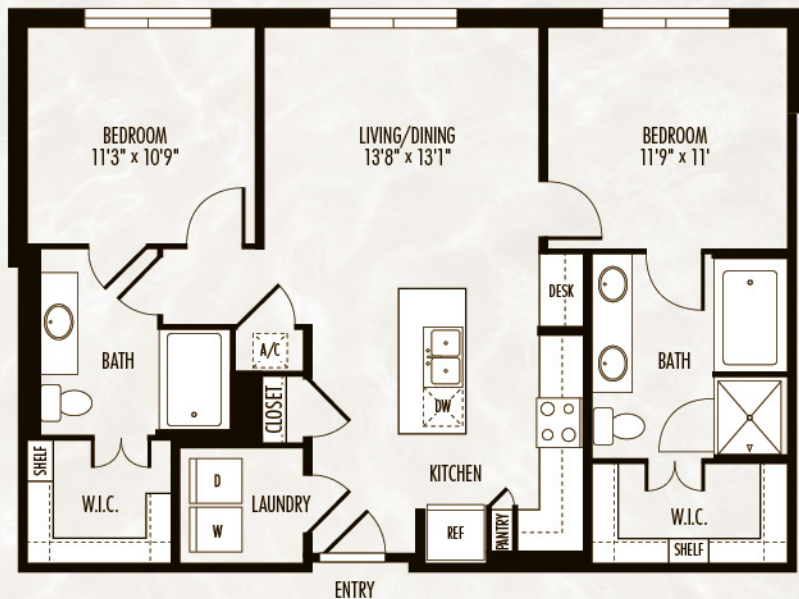

THE RALEIGH

AT SLOAN'S LAKE

Sainte-Croix

2 Bed/2 Bath

1,123 Sq Ft

303.572.1650
www.LiveRaleighApts.com

1650 N. Raleigh St.
Denver, CO 80204

B20.a

Floor plans are artist's rendering. All dimensions are approximate. Actual product and specifications may vary in dimension or detail. Not all features are available in every apartment. Prices and availability are subject to change. Please see a representative for details.