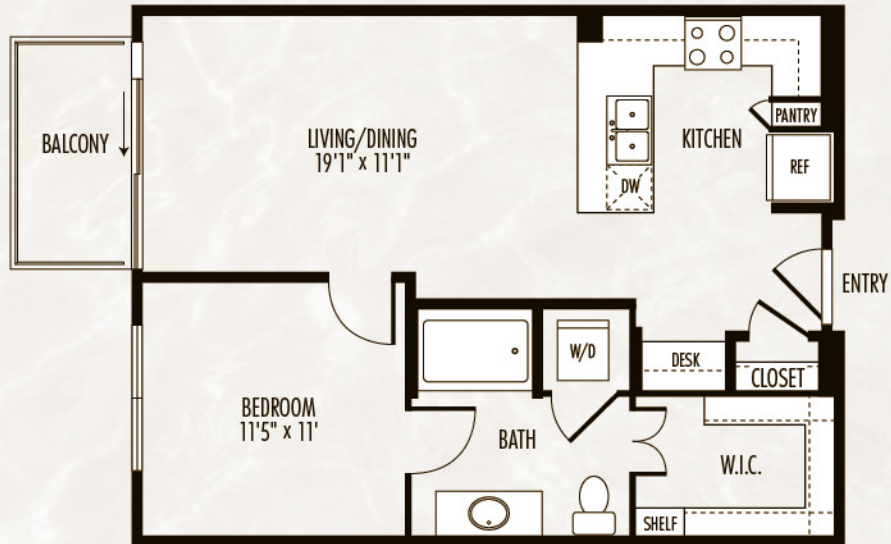

# THE RALEIGH

AT SLOAN'S LAKE

Ness  
1 Bed/1 Bath  
750 Sq Ft

303.572.1650  
[www.LiveRaleighApts.com](http://www.LiveRaleighApts.com)

1650 N. Raleigh St.  
Denver, CO 80204

A10.d

Floor plans are artist's rendering. All dimensions are approximate. Actual product and specifications may vary in dimension or detail. Not all features are available in every apartment. Prices and availability are subject to change. Please see a representative for details.