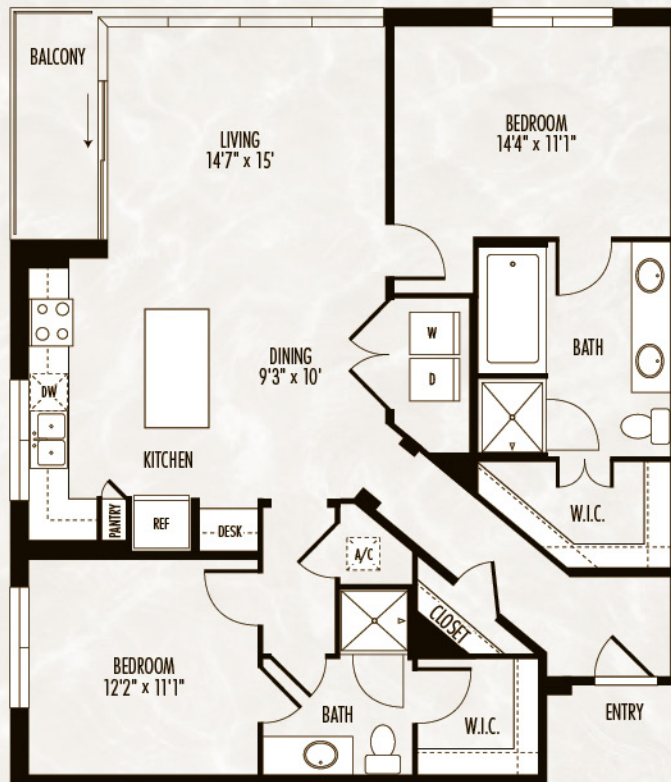

THE RALEIGH

AT SLOAN'S LAKE

Michigan
2 Bed/2 Bath
1,353 Sq Ft

303.572.1650
www.LiveRaleighApts.com

1650 N. Raleigh St.
Denver, CO 80204

B20.f

Floor plans are artist's rendering. All dimensions are approximate. Actual product and specifications may vary in dimension or detail. Not all features are available in every apartment. Prices and availability are subject to change. Please see a representative for details.