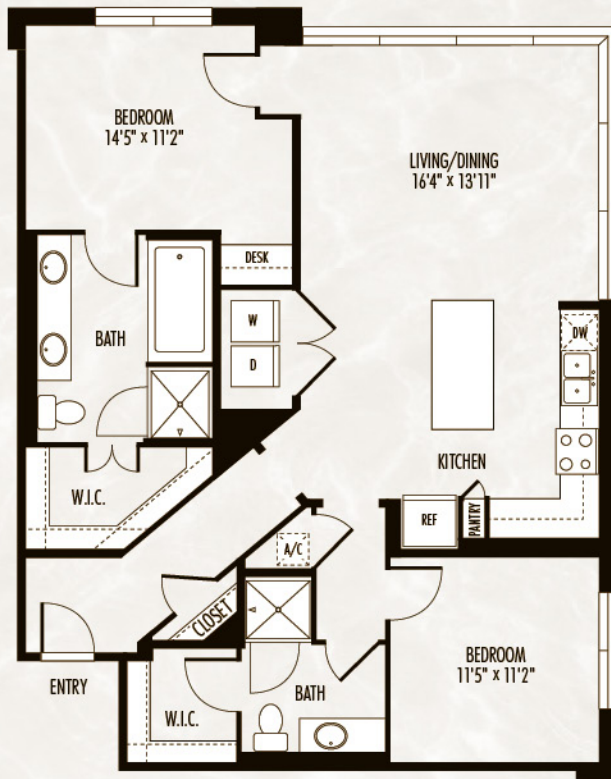

THE RALEIGH

AT SLOAN'S LAKE

Lucerne

2 Bed/2 Bath
1,324 Sq Ft

303.572.1650

www.LiveRaleighApts.com

1650 N. Raleigh St.
Denver, CO 80204

B20.d

Floor plans are artist's rendering. All dimensions are approximate. Actual product and specifications may vary in dimension or detail. Not all features are available in every apartment. Prices and availability are subject to change. Please see a representative for details.