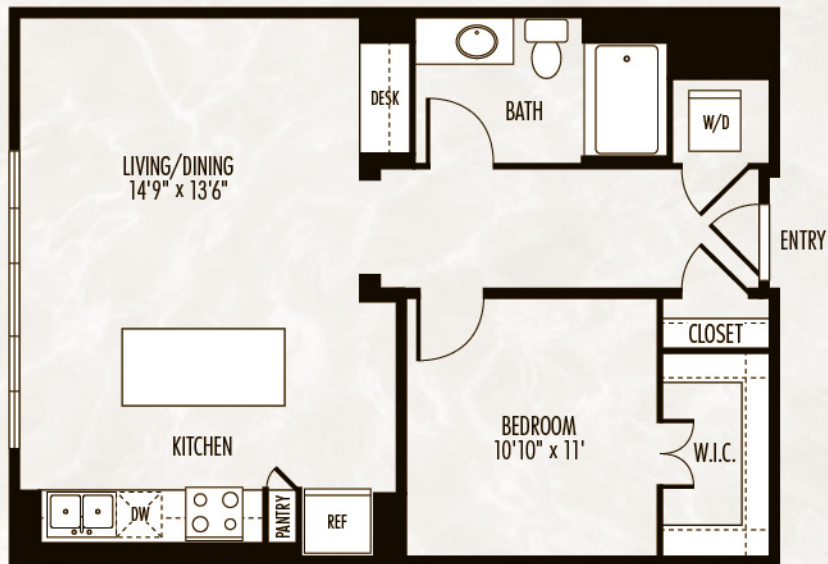

THE RALEIGH

AT SLOAN'S LAKE

Louise

1 Bed/1 Bath
829 Sq Ft

303.572.1650
www.LiveRaleighApts.com

1650 N. Raleigh St.
Denver, CO 80204

A10.k

Floor plans are artist's rendering. All dimensions are approximate. Actual product and specifications may vary in dimension or detail. Not all features are available in every apartment. Prices and availability are subject to change. Please see a representative for details.