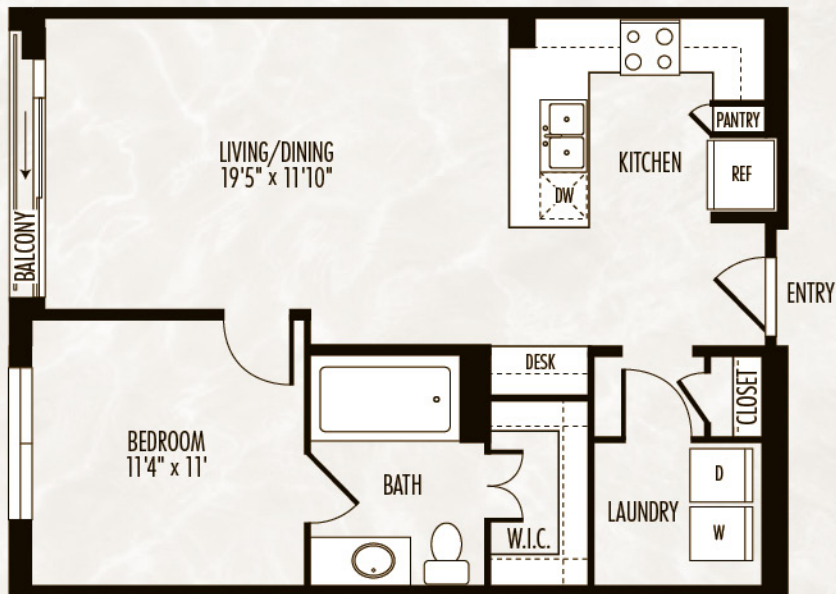

THE RALEIGH

AT SLOAN'S LAKE

George

1 Bed/1 Bath

792 Sq Ft

303.572.1650

www.LiveRaleighApts.com

1650 N. Raleigh St.
Denver, CO 80204

A10.g

Floor plans are artist's rendering. All dimensions are approximate. Actual product and specifications may vary in dimension or detail. Not all features are available in every apartment. Prices and availability are subject to change. Please see a representative for details.