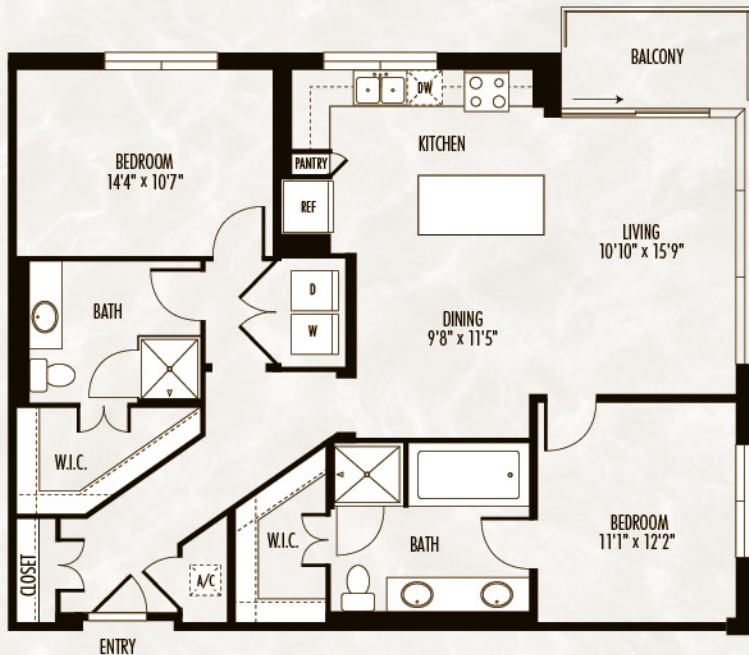

THE RALEIGH

AT SLOAN'S LAKE

Garda

2 Bed/2 Bath
1,341 Sq Ft

303.572.1650
www.LiveRaleighApts.com

1650 N. Raleigh St.
Denver, CO 80204

B20.e

Floor plans are artist's rendering. All dimensions are approximate. Actual product and specifications may vary in dimension or detail. Not all features are available in every apartment. Prices and availability are subject to change. Please see a representative for details.