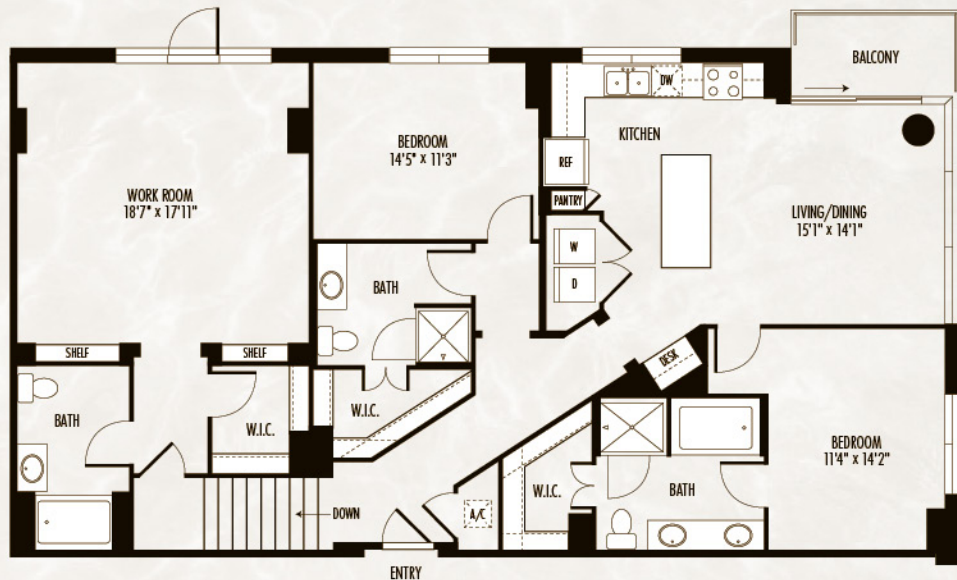

THE RALEIGH

AT SLOAN'S LAKE

Dream

2 Bed/3 Bath/Workroom
1,966 Sq Ft

303.572.1650
www.LiveRaleighApts.com

1650 N. Raleigh St.
Denver, CO 80204

LW2

Floor plans are artist's rendering. All dimensions are approximate. Actual product and specifications may vary in dimension or detail. Not all features are available in every apartment. Prices and availability are subject to change. Please see a representative for details.