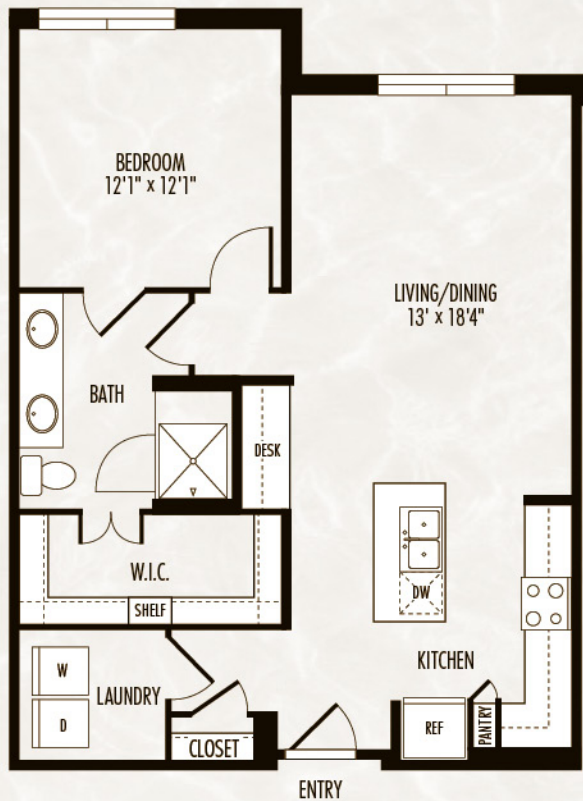

THE RALEIGH

AT SLOAN'S LAKE

Cour d'Alene

1 Bed/1 Bath

912 Sq Ft

303.572.1650

www.LiveRaleighApts.com

1650 N. Raleigh St.
Denver, CO 80204

A10.q

Floor plans are artist's rendering. All dimensions are approximate. Actual product and specifications may vary in dimension or detail. Not all features are available in every apartment. Prices and availability are subject to change. Please see a representative for details.