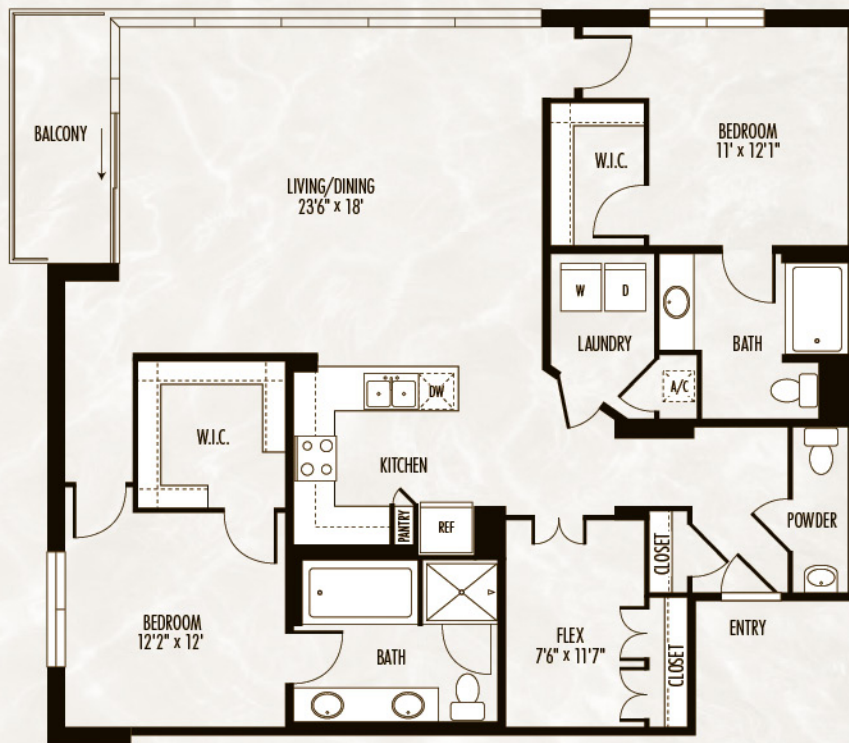

THE RALEIGH

AT SLOAN'S LAKE

Como
2 Bed/2.5 Bath/Flex
1,526 Sq Ft

303.572.1650
www.LiveRaleighApts.com

1650 N. Raleigh St.
Denver, CO 80204

B20.m

Floor plans are artist's rendering. All dimensions are approximate. Actual product and specifications may vary in dimension or detail. Not all features are available in every apartment. Prices and availability are subject to change. Please see a representative for details.