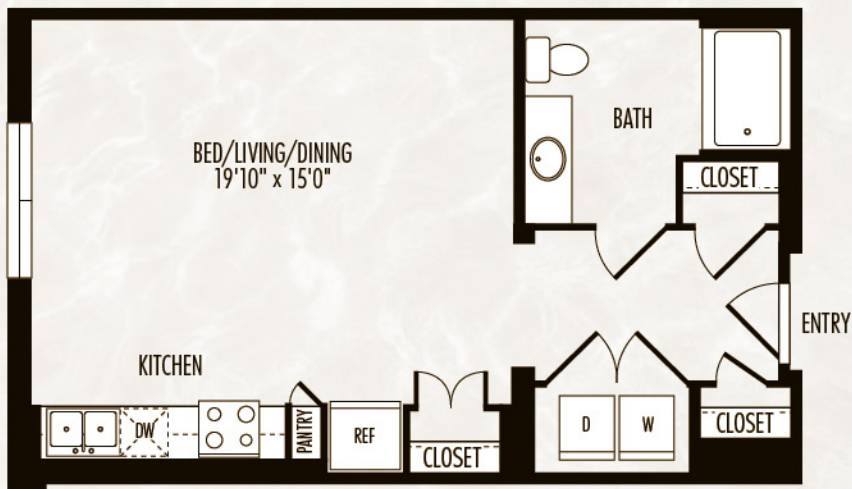

THE RALEIGH

AT SLOAN'S LAKE

Brook

Studio

634 Sq Ft

303.572.1650

www.LiveRaleighApts.com

1650 N. Raleigh St.
Denver, CO 80204

E10.b

Floor plans are artist's rendering. All dimensions are approximate. Actual product and specifications may vary in dimension or detail. Not all features are available in every apartment. Prices and availability are subject to change. Please see a representative for details.