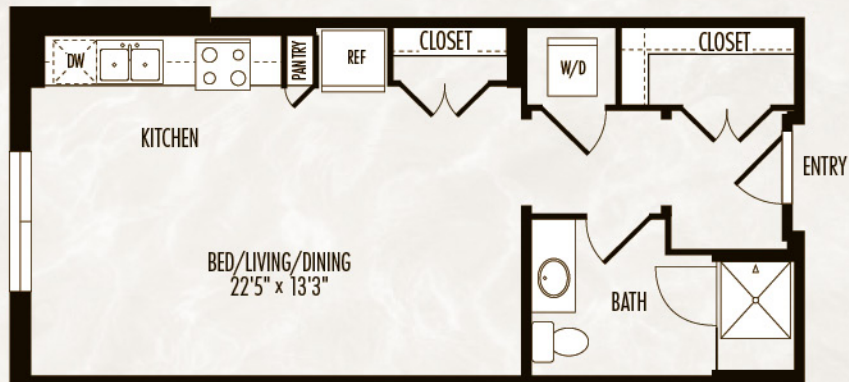

THE RALEIGH

AT SLOAN'S LAKE

Beck

Studio

607 Sq Ft

303.572.1650

www.LiveRaleighApts.com

1650 N. Raleigh St.
Denver, CO 80204

E10.a

Floor plans are artist's rendering. All dimensions are approximate. Actual product and specifications may vary in dimension or detail. Not all features are available in every apartment. Prices and availability are subject to change. Please see a representative for details.